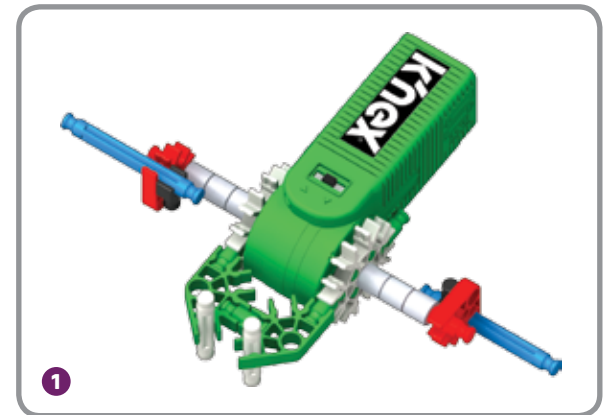

TORCH

1-12

WALKING BEAST

Did you install 2 AA (or LR6) batteries in the motor?

- | | | | | | |
|---|--|---|--|---|--|
| 1 | | 1 | | 1 | |
| 5 | | 1 | | 2 | |
| 5 | | | | | |

- 2  1 
- 1 

- 10
- 7
- 2
- 1
- 1
- 1