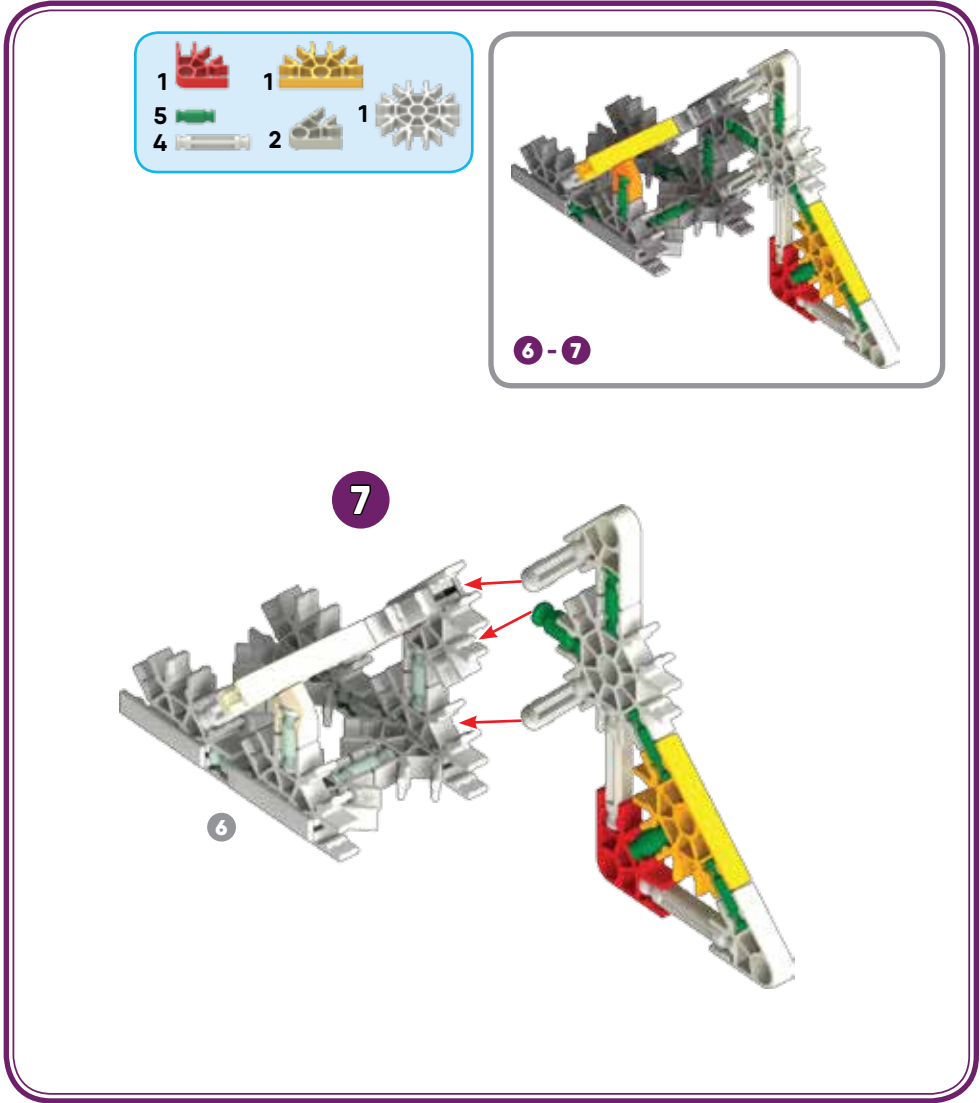

4-9

10

2		2	
2			
2		4	

rotate model

11

12

4-11

1-3

TORCH

1-12

WALKING BEAST

Did you install 2 AA (or LR6) batteries in the motor?

- | | | | | | |
|---|--|---|--|---|--|
| 1 | | 1 | | 1 | |
| 5 | | 1 | | 2 | |
| 5 | | | | | |

- 2  1 
- 1 

- 10
- 7
- 2
- 1
- 1
- 1

11

11

- 1
- 5
- 4
- 1
- 2
- 1

12

11

11 - 12

WALKING BEAST

1 - 15