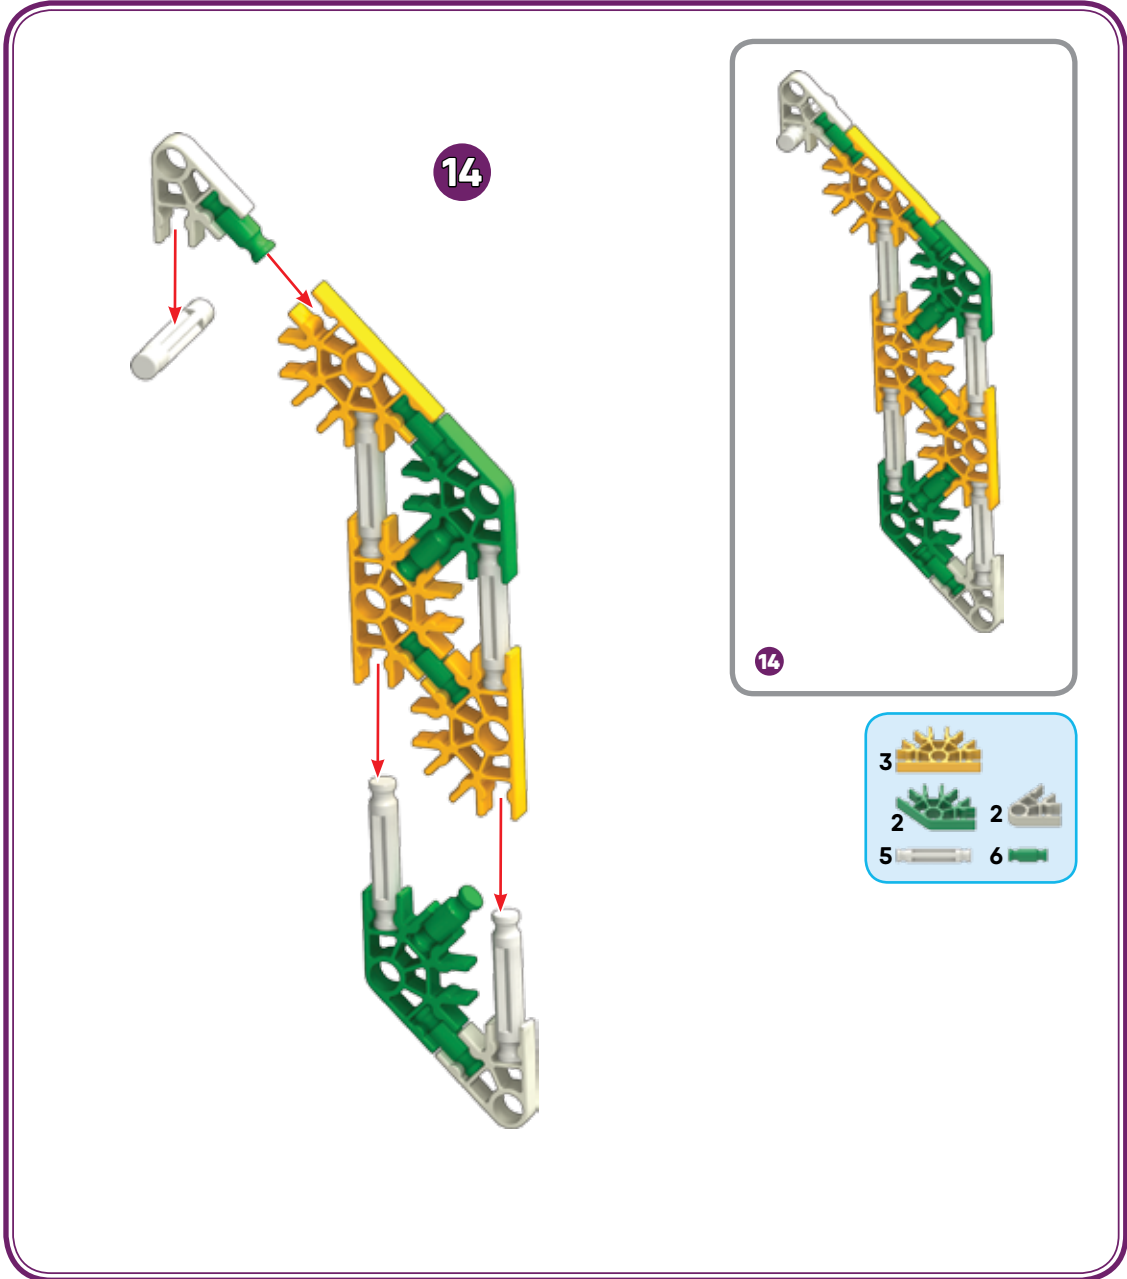

TORCH

1-12

WALKING BEAST

Did you install 2 AA (or LR6) batteries in the motor?

- | | | | | | |
|---|--|---|--|---|--|
| 1 | | 1 | | 1 | |
| 5 | | 1 | | 2 | |
| 5 | | | | | |

- 2  1 
- 1 

- 10
- 7
- 2
- 1
- 1
- 1

11

11

- 1
- 5
- 4
- 1
- 2
- 1

12

11

11 - 12

WALKING BEAST

1 - 15

- | | | | |
|---|--|---|--|
| 2 | | 1 | |
| 1 | | | |