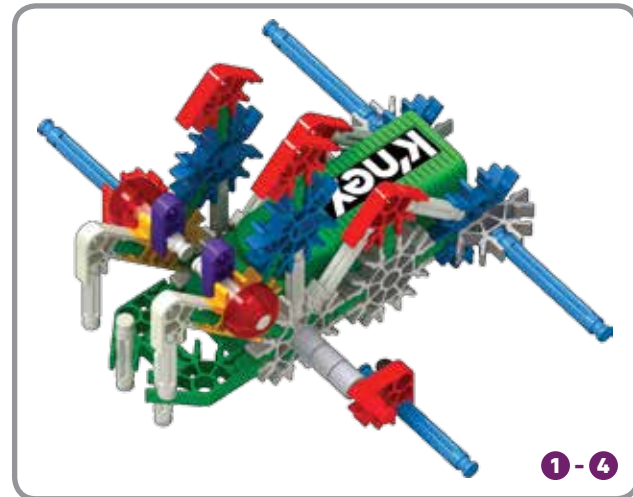

TORCH

1-12

WALKING BEAST

Did you install 2 AA (or LR6) batteries in the motor?

- | | | | | | |
|---|--|---|--|---|--|
| 1 | | 1 | | 1 | |
| 5 | | 1 | | 2 | |
| 5 | | | | | |

- 2  1 
- 1 

- 10
- 7
- 2
- 1
- 1
- 1