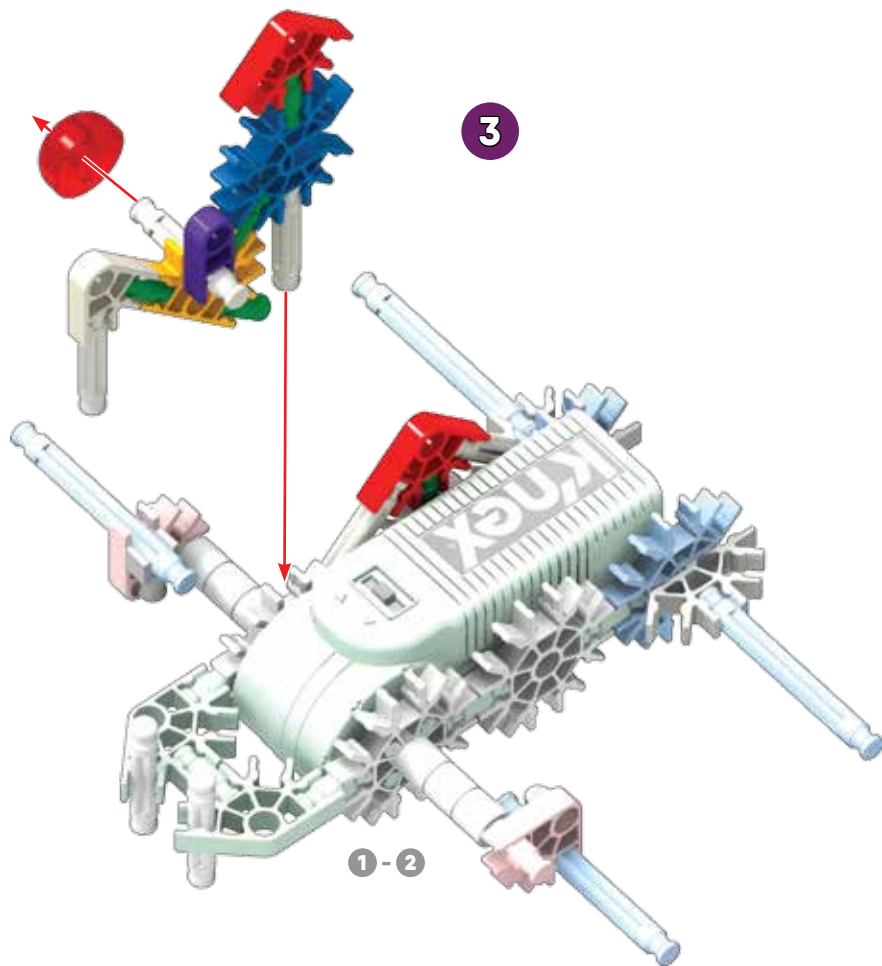

TORCH

1-12

WALKING BEAST

Did you install 2 AA (or LR6) batteries in the motor?

- | | | | | | |
|---|--|---|--|---|--|
| 1 | | 1 | | 1 | |
| 5 | | 1 | | 2 | |
| 5 | | | | | |

- 2  1 
- 1 

- 10
- 7
- 2
- 1
- 1
- 1