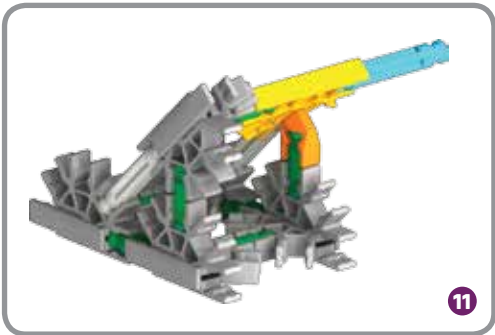

- 10
- 7
- 2
- 1
- 1
- 1

11

11

- 1
- 5
- 4
- 1
- 2
- 1

12

11

11 - 12