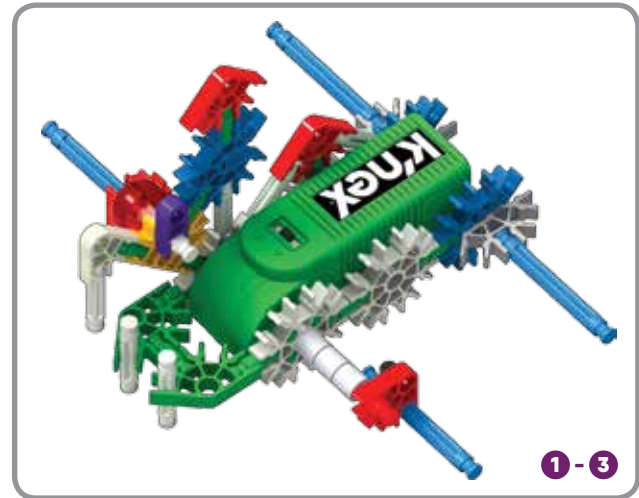

TORCH

1-12

WALKING BEAST

Did you install 2 AA (or LR6) batteries in the motor?

- | | | | | | |
|---|--|---|--|---|--|
| 1 | | 1 | | 1 | |
| 5 | | 1 | | 2 | |
| 5 | | | | | |

- 2  1 
- 1 

- 10
- 7
- 2
- 1
- 1
- 1