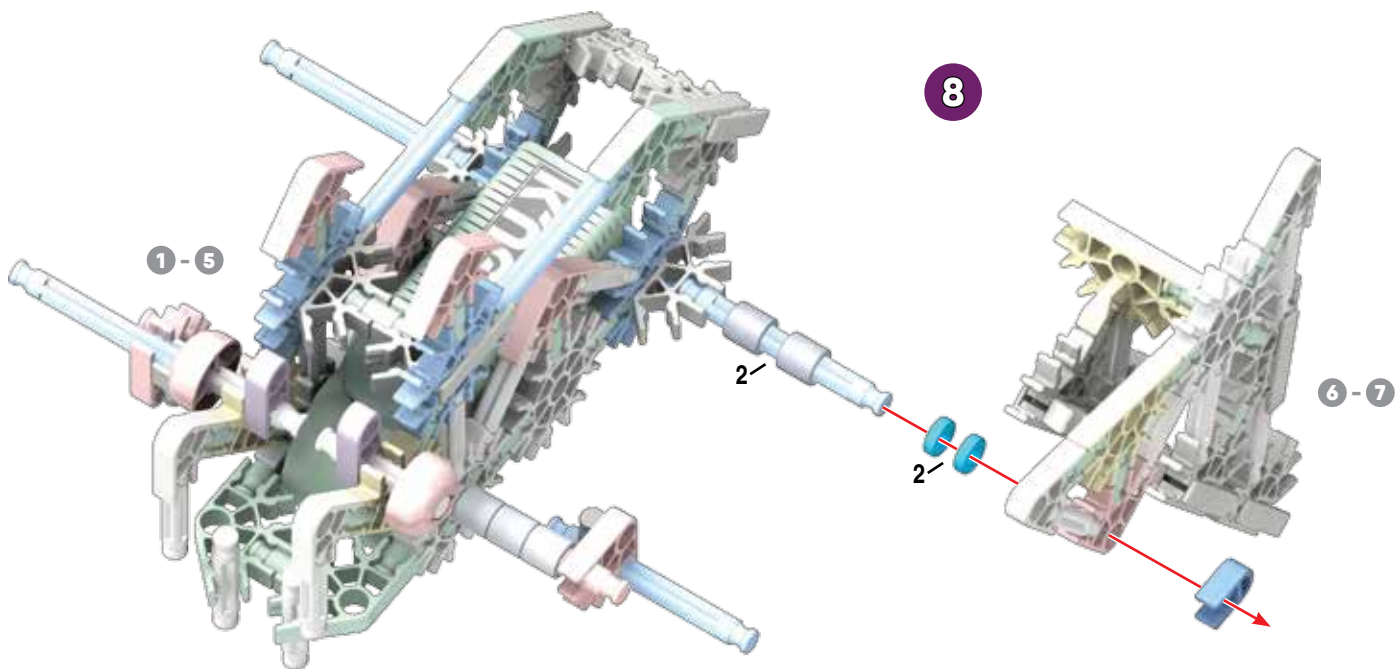

TORCH

1-12

WALKING BEAST

Did you install 2 AA (or LR6) batteries in the motor?

- | | | | | | |
|---|--|---|--|---|--|
| 1 | | 1 | | 1 | |
| 5 | | 1 | | 2 | |
| 5 | | | | | |

- 2  1 
- 1 

- 10
- 7
- 2
- 1
- 1
- 1