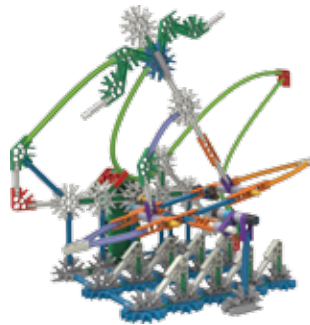

POWER & PLAY

Motorized Building Set

Rally Car
page 152

Rocket
page 159

Spinner
page 167

Surfer
page 171

Swan
page 180

Swing Ride
page 187

Torch
page 193

Walking Beast
page 201

RALLY CAR

Did you install 2 AA (or LR6) batteries in the motor?

- 4  2  2 
- 2 

8

1-7

1-8

2		8	
2			
4		4	

ROCKET

1

x4

2

24
24

3

x3