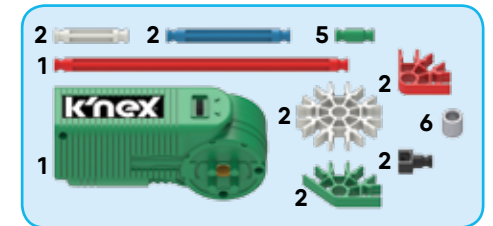

TORCH

1-12

WALKING BEAST

Did you install 2 AA (or LR6) batteries in the motor?

- | | | | | | |
|---|--|---|--|---|--|
| 1 | | 1 | | 1 | |
| 5 | | 1 | | 2 | |
| 5 | | | | | |

- 2  1 
- 1 

- 10
- 7
- 2
- 1
- 1
- 1

11

11

- 1
- 5
- 4
- 1
- 2
- 1

12

11

11 - 12

WALKING BEAST

1 - 15