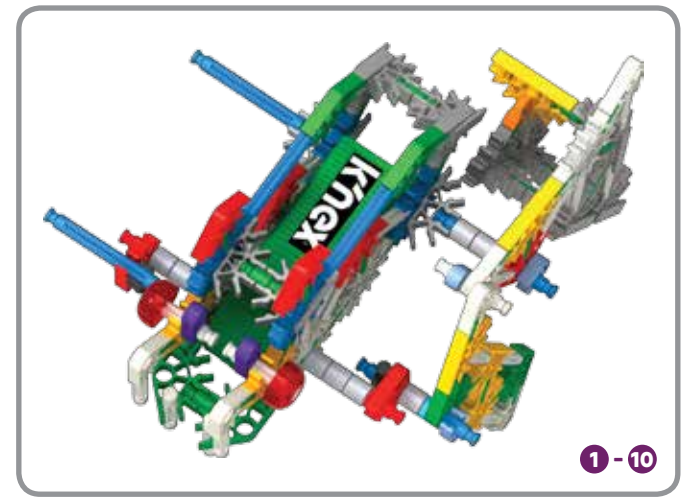

TORCH

1-12

WALKING BEAST

Did you install 2 AA (or LR6) batteries in the motor?

- | | | | | | |
|---|--|---|--|---|--|
| 1 | | 1 | | 1 | |
| 5 | | 1 | | 2 | |
| 5 | | | | | |

- 2  1 
- 1 

- 10
- 7
- 2
- 1
- 1
- 1

11

11

- 1
- 5
- 4
- 1
- 2
- 1

12

11

11 - 12

WALKING BEAST

1 - 15