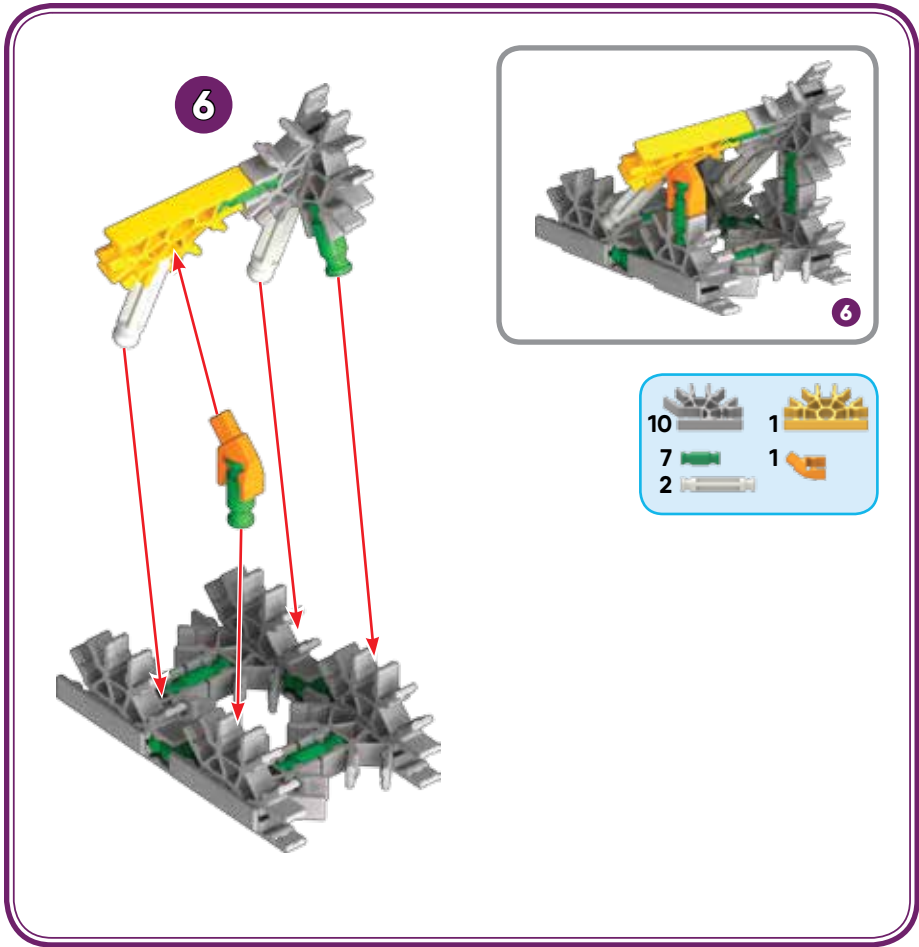

TORCH

1-12

WALKING BEAST

Did you install 2 AA (or LR6) batteries in the motor?

- | | | | | | |
|---|--|---|--|---|--|
| 1 | | 1 | | 1 | |
| 5 | | 1 | | 2 | |
| 5 | | | | | |

- 2  1 
- 1 

- 10
- 7
- 2
- 1
- 1
- 1

11

11

- 1
- 5
- 4
- 1
- 2
- 1

12

11

11 - 12

WALKING BEAST

1 - 15