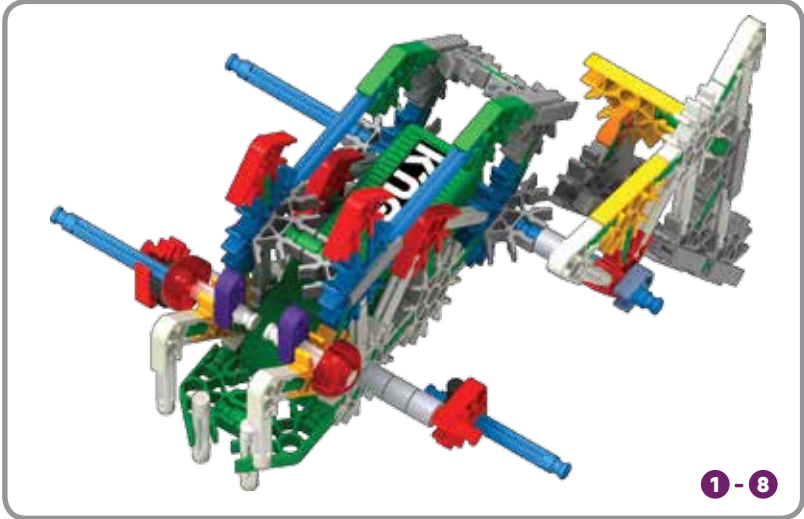

TORCH

1-12

WALKING BEAST

Did you install 2 AA (or LR6) batteries in the motor?

- | | | | | | |
|---|--|---|--|---|--|
| 1 | | 1 | | 1 | |
| 5 | | 1 | | 2 | |
| 5 | | | | | |

- 2  1 
- 1 

- 10
- 7
- 2
- 1
- 1
- 1