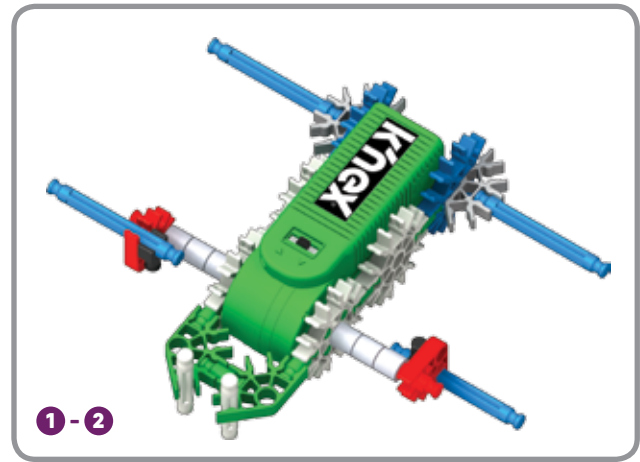

TORCH

1-12

WALKING BEAST

Did you install 2 AA (or LR6) batteries in the motor?

- | | | | | | |
|---|--|---|--|---|--|
| 1 | | 1 | | 1 | |
| 5 | | 1 | | 2 | |
| 5 | | | | | |

- 2  1 
- 1 

- 10
- 7
- 2
- 1
- 1
- 1