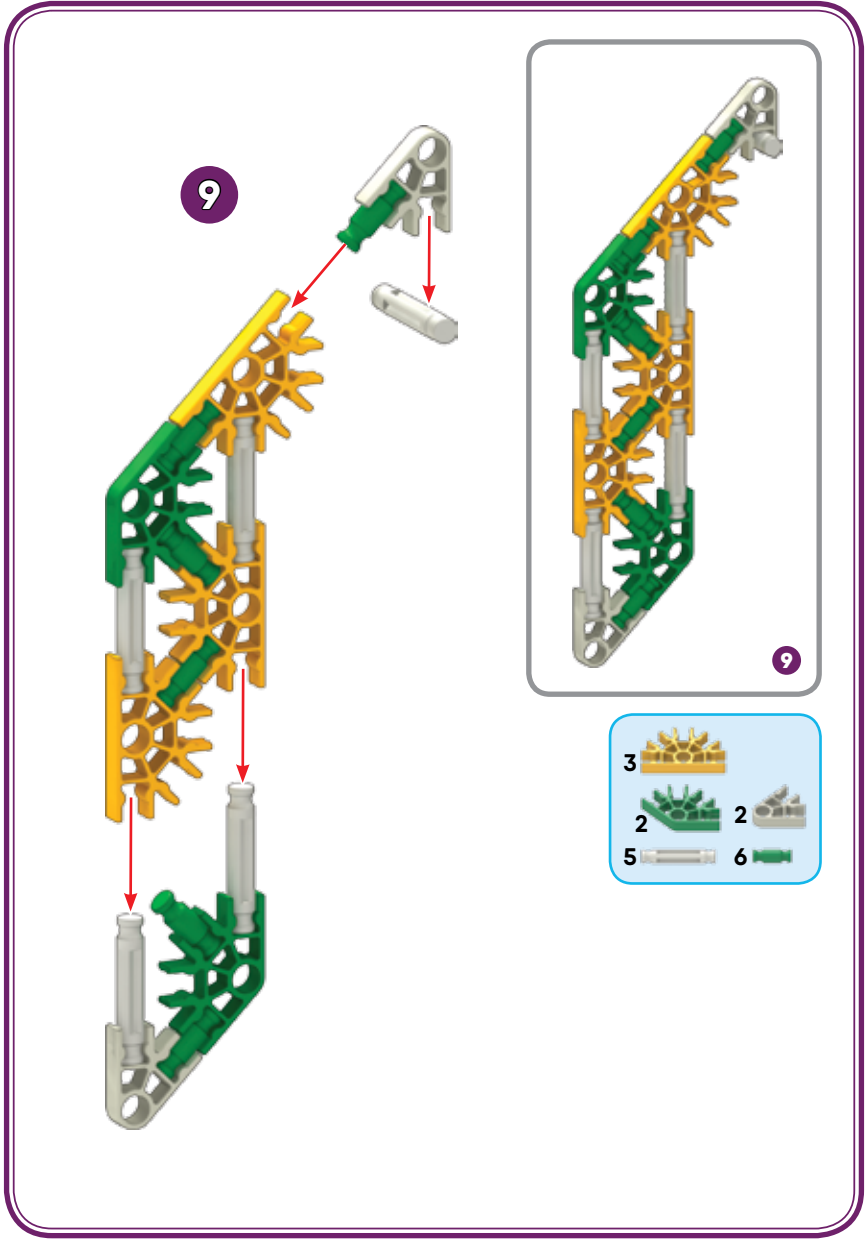

4-9

10

2		2	
2			
2		4	

rotate model

11

12

4-11

1-3

TORCH

1-12

WALKING BEAST

Did you install 2 AA (or LR6) batteries in the motor?

- | | | | | | |
|---|--|---|--|---|--|
| 1 | | 1 | | 1 | |
| 5 | | 1 | | 2 | |
| 5 | | | | | |

- 2  1 
- 1 

- 10
- 7
- 2
- 1
- 1
- 1

11

11

- 1
- 5
- 4
- 1
- 2
- 1

12

11

11 - 12

WALKING BEAST

1 - 15