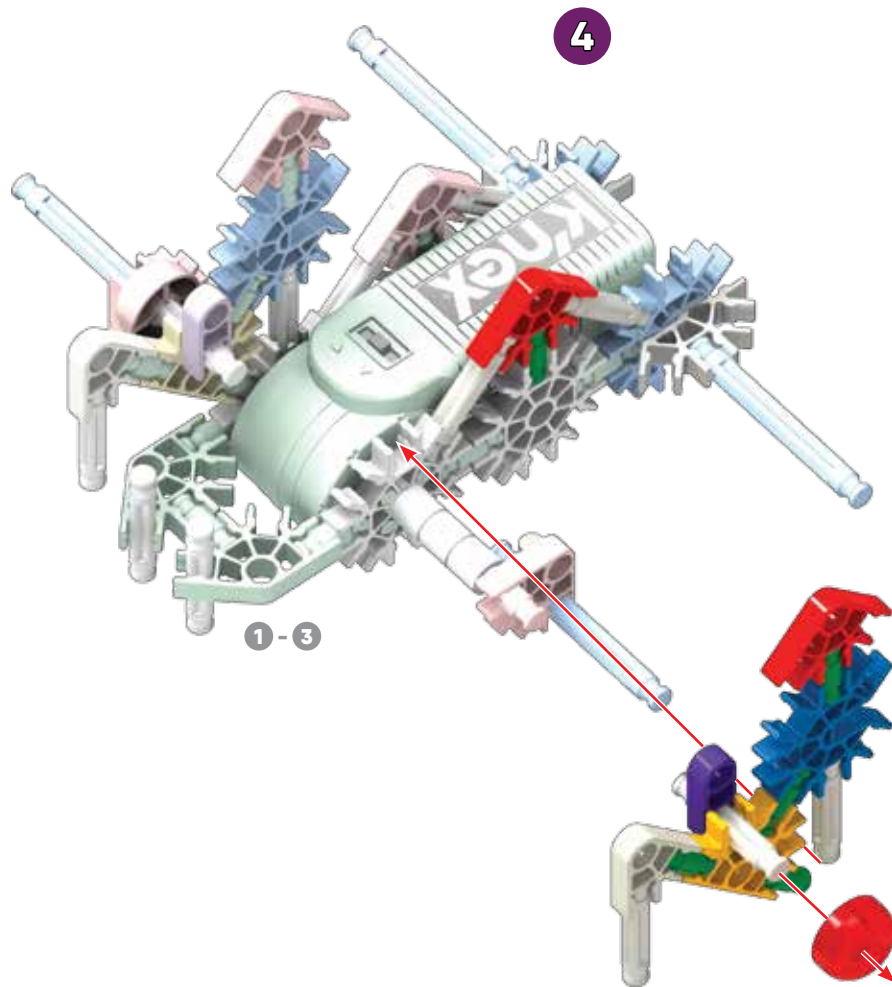

TORCH

1-12

WALKING BEAST

Did you install 2 AA (or LR6) batteries in the motor?

- | | | | | | |
|---|--|---|--|---|--|
| 1 | | 1 | | 1 | |
| 5 | | 1 | | 2 | |
| 5 | | | | | |

- 2  1 
- 1 

- 10
- 7
- 2
- 1
- 1
- 1

11

11

- 1
- 5
- 4
- 1
- 2
- 1

12

11

11 - 12

WALKING BEAST

1 - 15