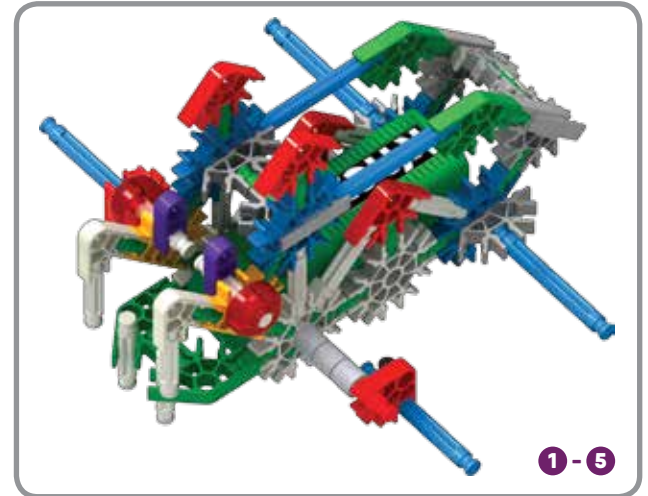

TORCH

1-12

WALKING BEAST

Did you install 2 AA (or LR6) batteries in the motor?

- | | | | | | |
|---|--|---|--|---|--|
| 1 | | 1 | | 1 | |
| 5 | | 1 | | 2 | |
| 5 | | | | | |

- 2  1 
- 1 

- 10
- 7
- 2
- 1
- 1
- 1